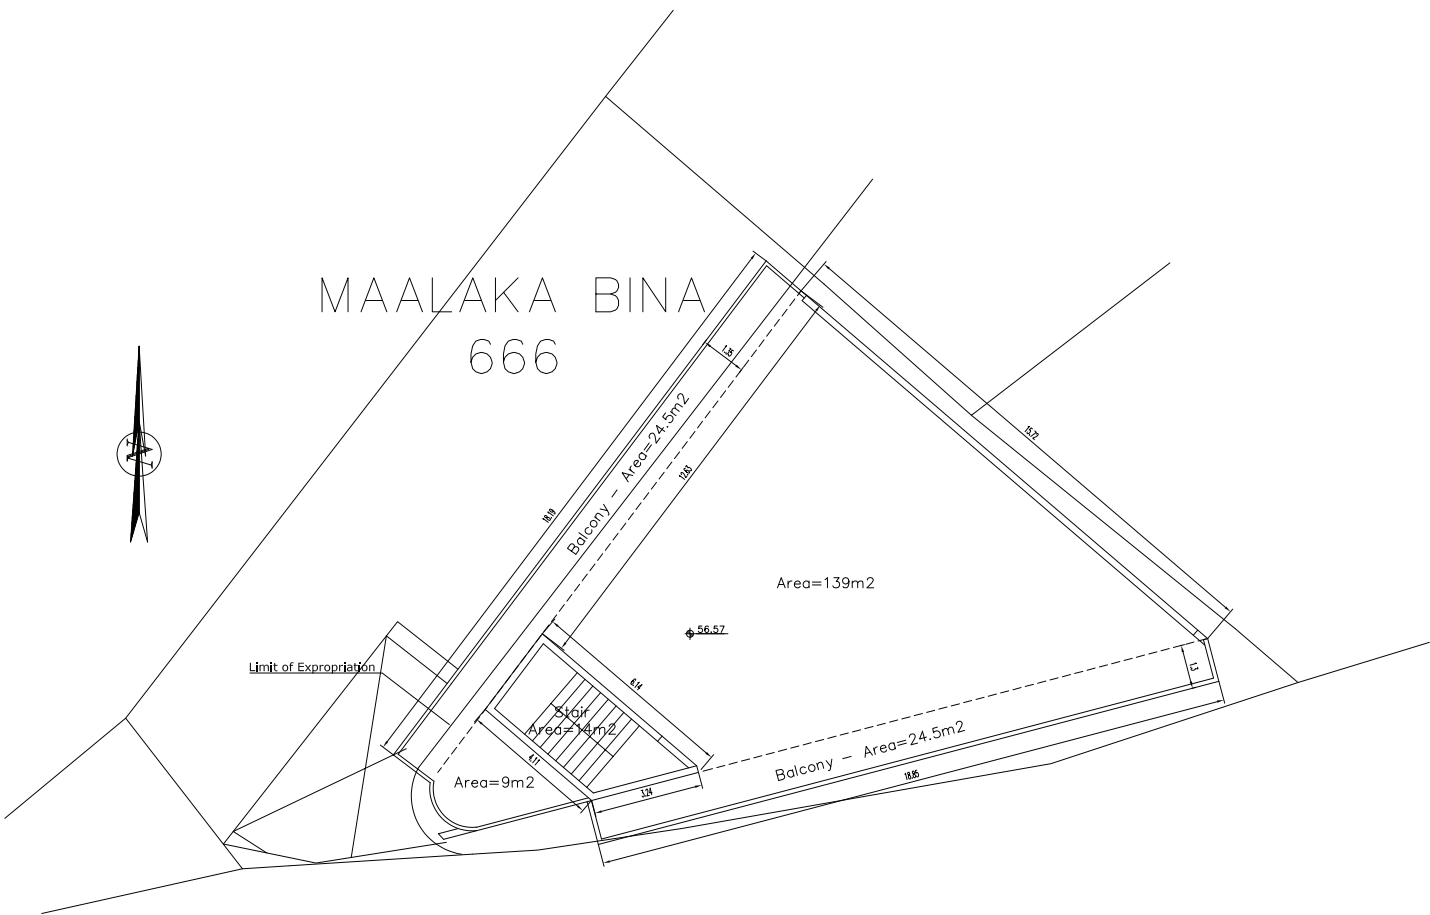

MAALAKA BINA
666

BASEMENT FLOOR
Area = 161 m²

MAALAKA BINA
666

BASEMENT FLOOR
Area = 161 m²

MAALAKA BINA
666

GROUND FLOOR
Area = 162 m2

MAALAKA BINA
666

GROUND FLOOR
Area = 162 m2

MAALAKA BINA
666

ROOF
Area = 162 m2
Balconies Area = 49 m2

MAALAKA BINA
666

ROOF
Area = 162 m2
Balconies Area = 49 m2