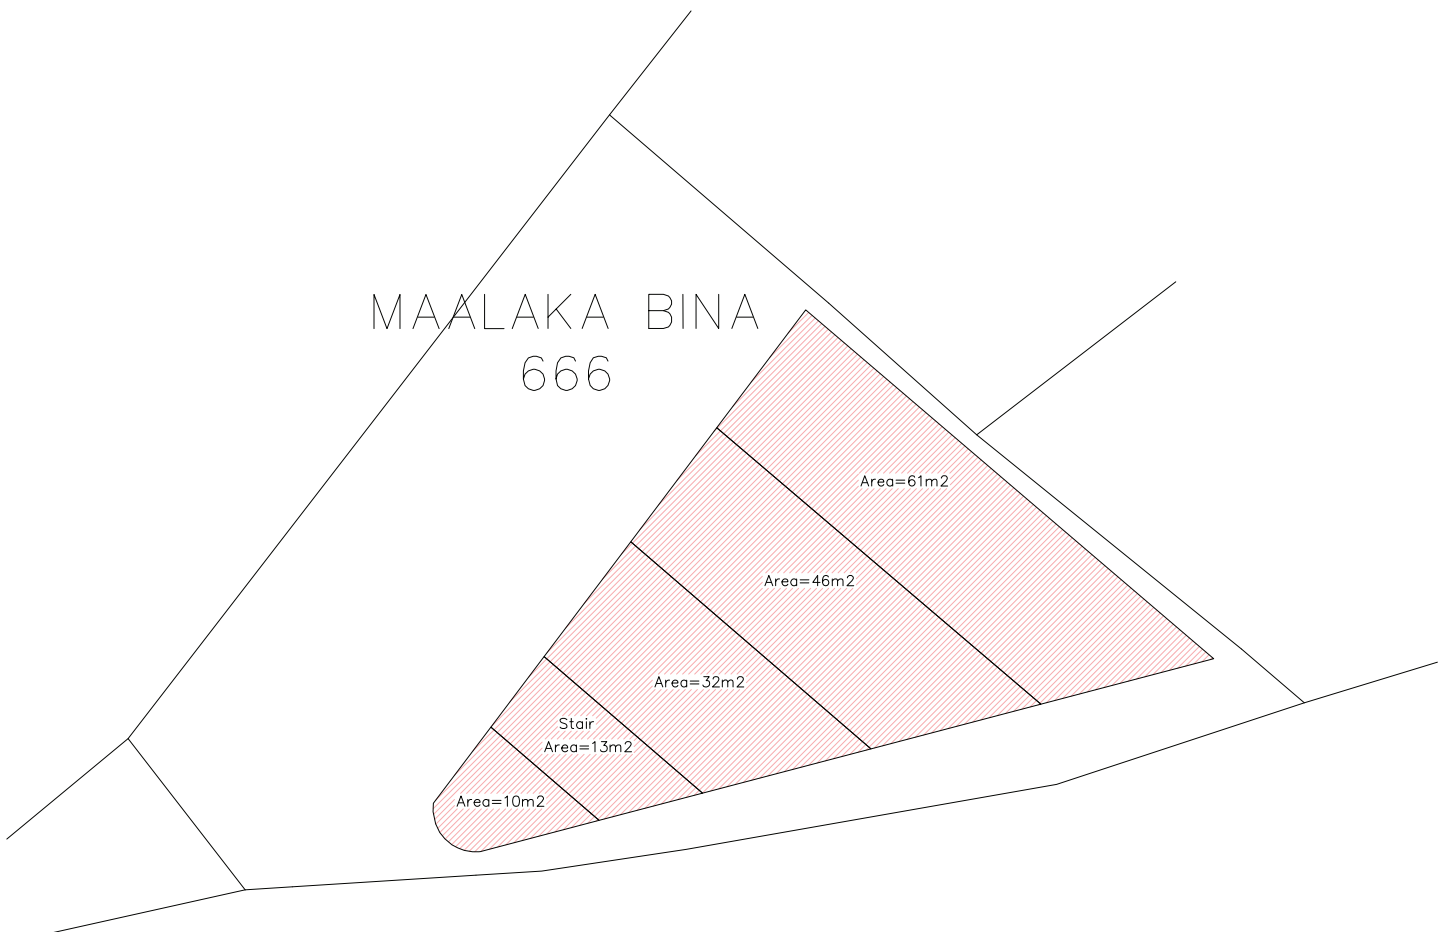

MAALAKA BINA
666

BASEMENT FLOOR
Area = 161 m²

MAALAKA BINA
666

BASEMENT FLOOR
Area = 161 m²

MAALAKA BINA
666

GROUND FLOOR
Area = 162 m2

MAALAKA BINA
666

GROUND FLOOR
Area = 162 m2

MAALAKA BINA
666

ROOF
Area = 162 m2
Balconies Area = 49 m2

MAALAKA BINA
666

ROOF
Area = 162 m2
Balconies Area = 49 m2