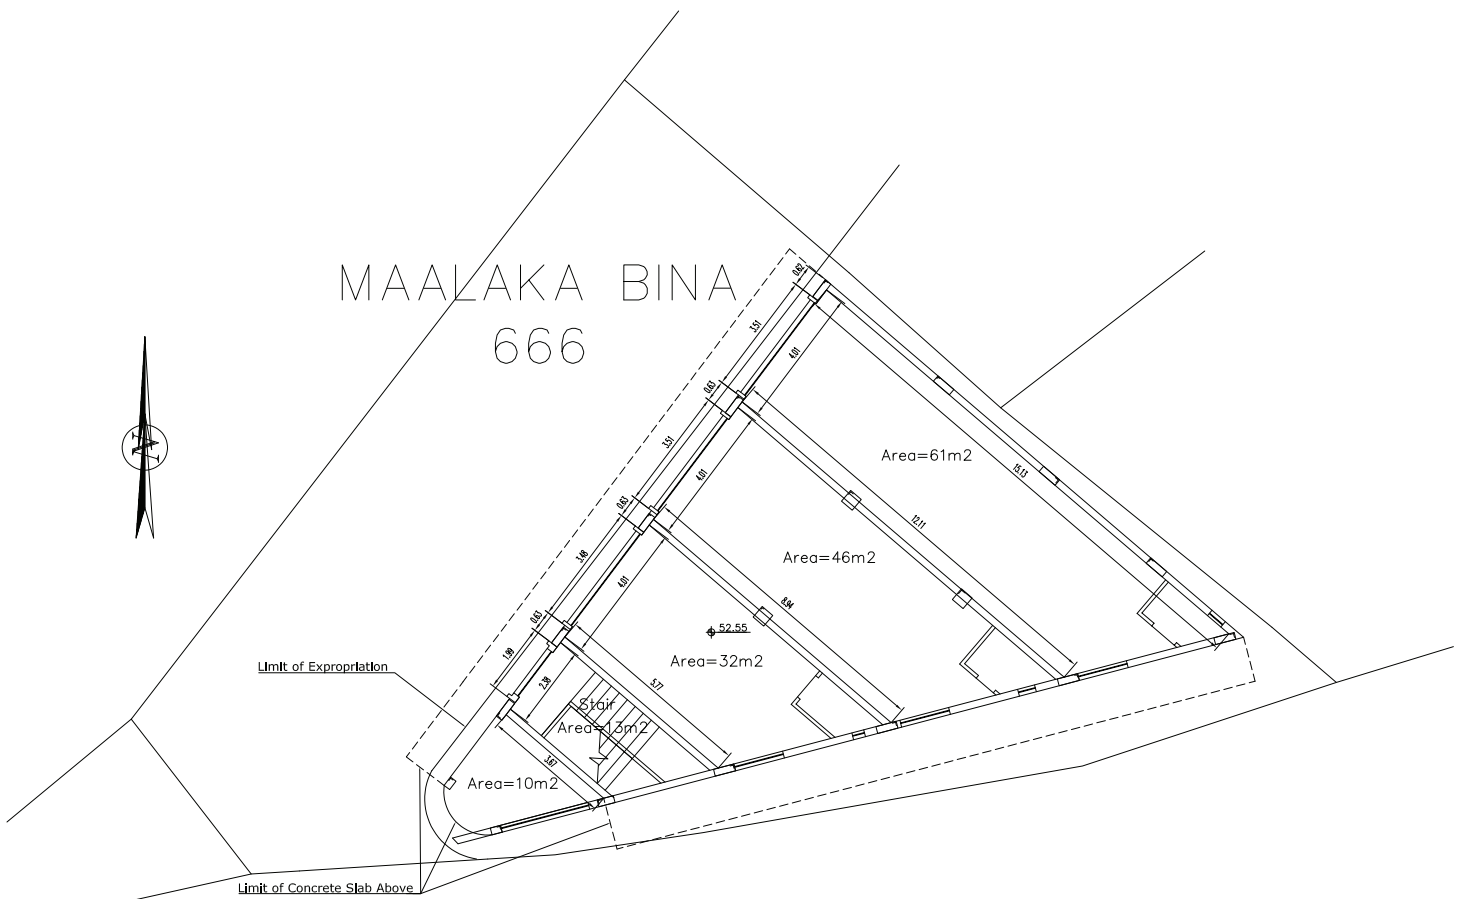

MAALAKA BINA
666

BASEMENT FLOOR
Area = 161 m²

MAALAKA BINA
666

BASEMENT FLOOR
Area = 161 m²

MAALAKA BINA
666

GROUND FLOOR
Area = 162 m2

MAALAKA BINA
666

GROUND FLOOR
Area = 162 m2

MAALAKA BINA
666

ROOF
Area = 162 m2
Balconies Area = 49 m2

MAALAKA BINA
666

ROOF
Area = 162 m2
Balconies Area = 49 m2