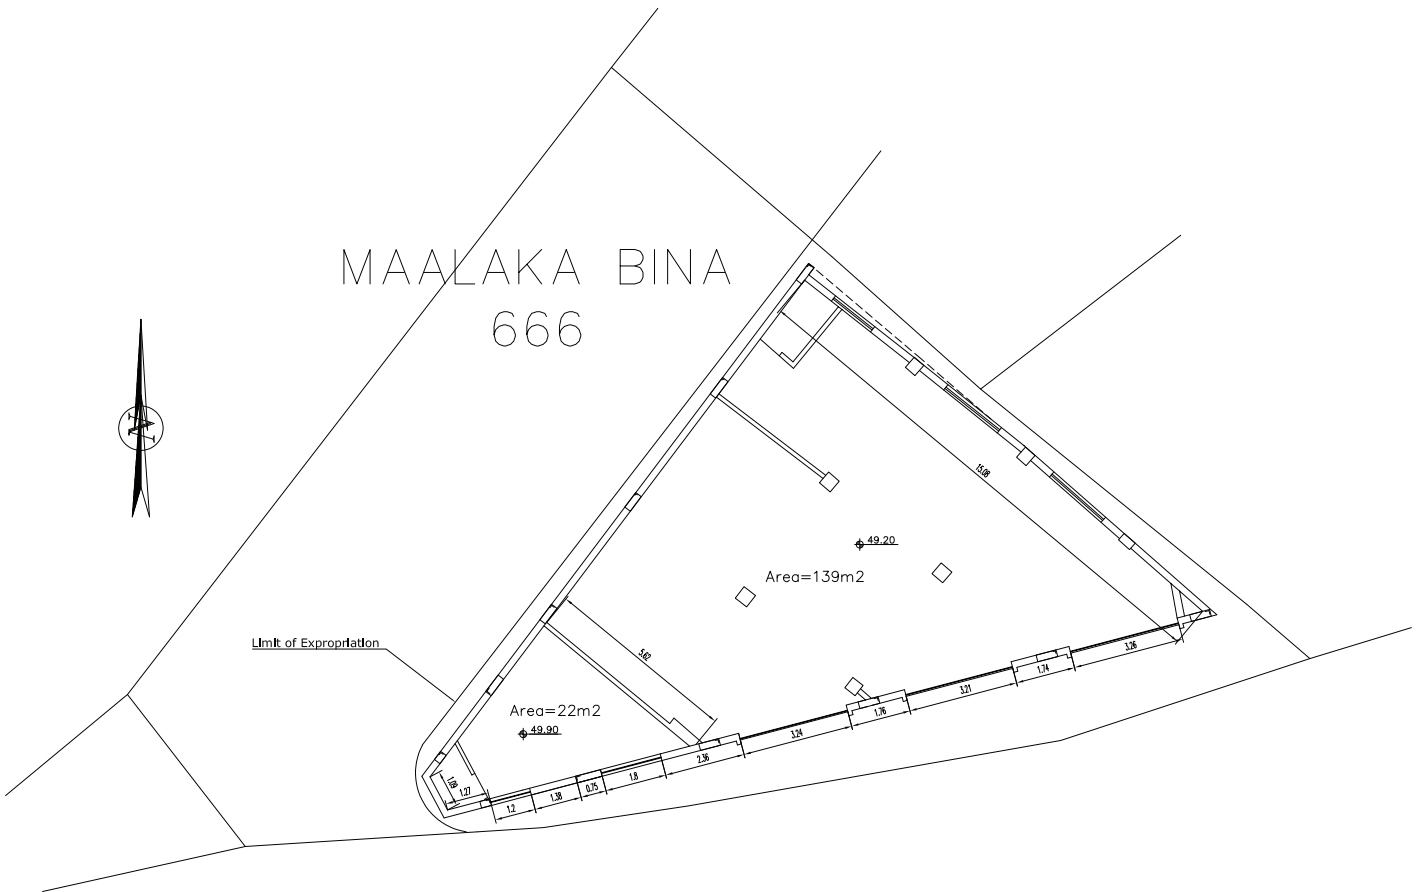

MAALAKA BINA
666

BASEMENT FLOOR
Area = 161 m²

MAALAKA BINA
666

BASEMENT FLOOR
Area = 161 m²

MAALAKA BINA
666

GROUND FLOOR
Area = 162 m2

MAALAKA BINA
666

GROUND FLOOR
Area = 162 m2

MAALAKA BINA
666

ROOF
Area = 162 m2
Balconies Area = 49 m2

MAALAKA BINA
666

ROOF
Area = 162 m2
Balconies Area = 49 m2